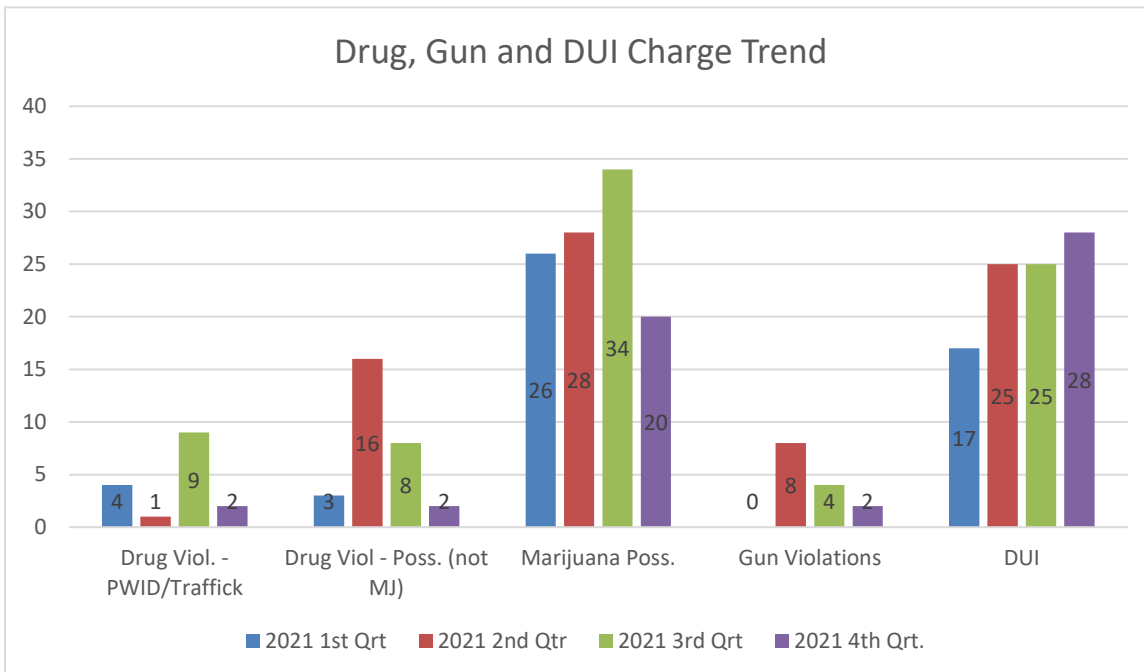

ISLE OF PALMS POLICE DEPARTMENT

MONTHLY REPORT

November 2021

Sworn Vacancies – 13% (2 in FTO, 2 in pre-academy trng), 78% BSO vacancies