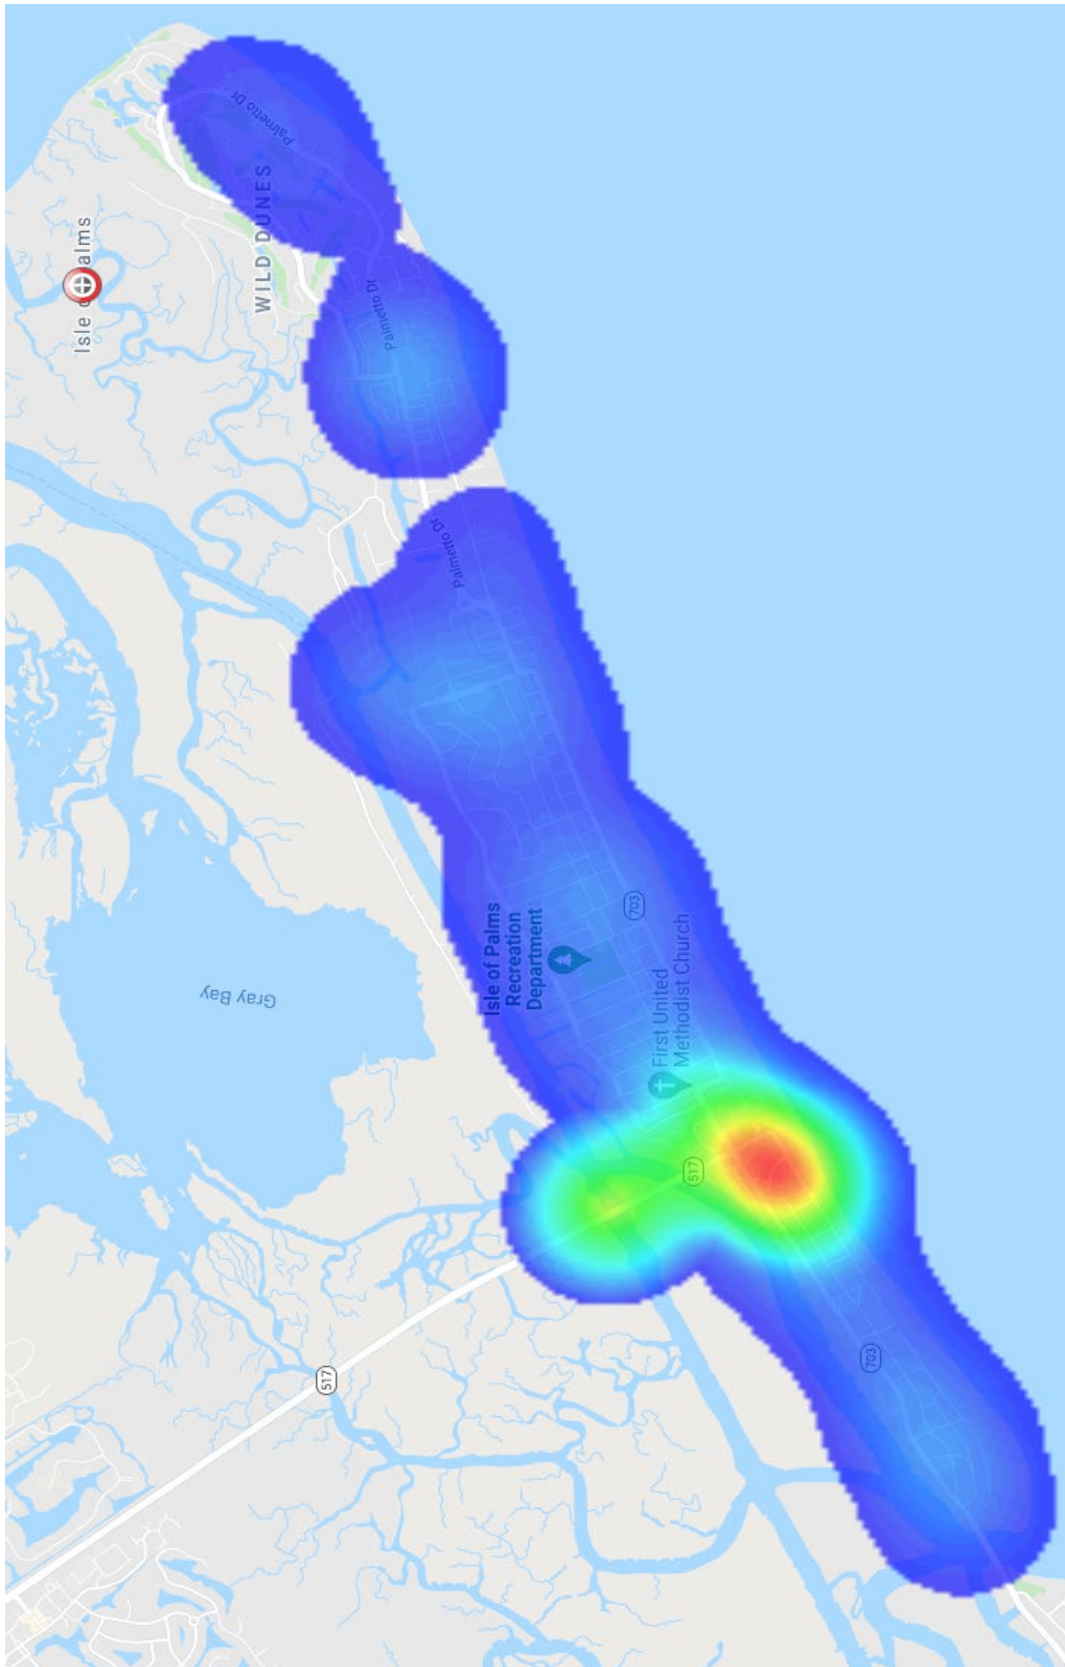

Animal Control Calls for Service

ANIMAL CONTROL ANIMAL TYPE – NOV.

Animal Control Officer Stats

Incident Report Density/Heat Map – December

REPORTED INCIDENT CRIME CLASS TYPES DEC.

Incident Report Density/Heat Map – 2021