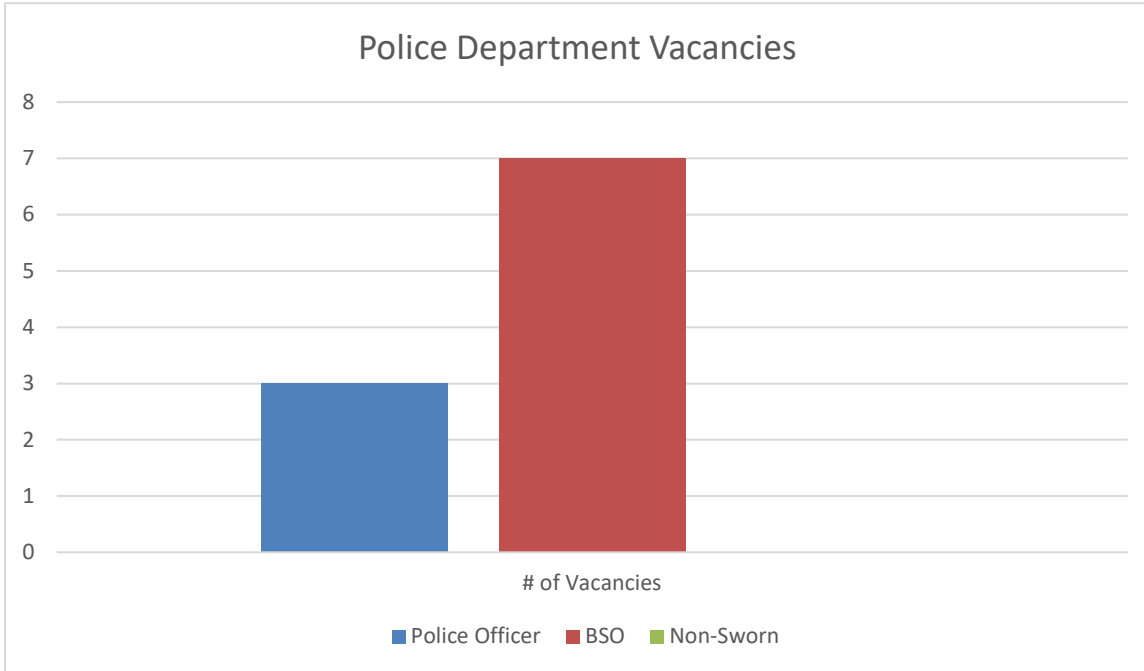

ISLE OF PALMS POLICE DEPARTMENT

MONTHLY REPORT

November 2021

Sworn Vacancies – 13% (2 in FTO, 2 in pre-academy trng), 78% BSO vacancies