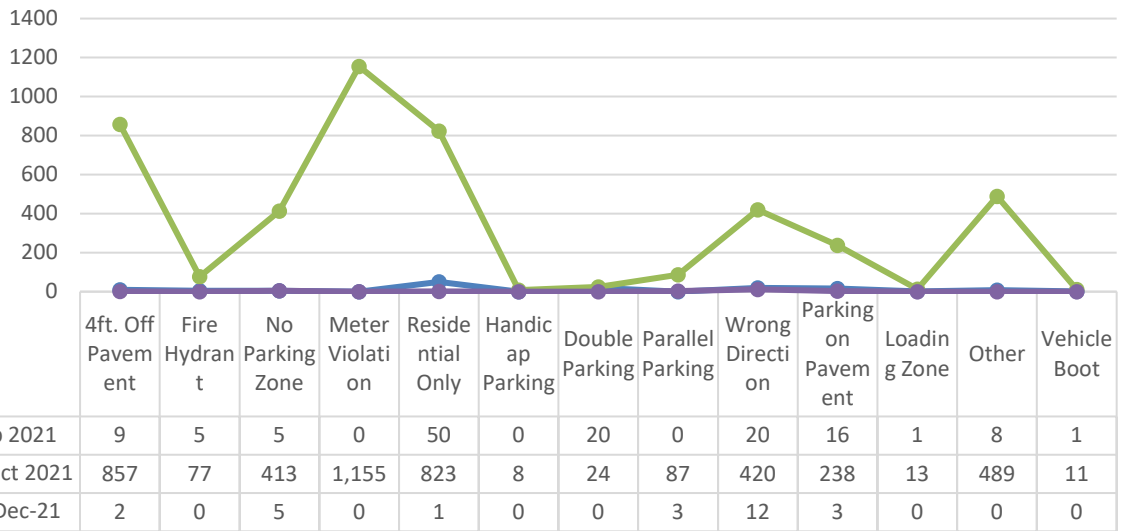

CHARGES	DEC	YTD	DEC	YTD
	2021	2021	2020	2020
Assault	0	12	2	12
Domestic Violence	0	4	3	12
Public Disorderly	1	66	5	50
Burglary	0	0	0	1
Possession of Stolen Vehicle	0	1	0	0
Grand Larceny	0	1	0	1
All Other Larceny	0	9	0	10
Fraud	0	3	0	2
Gun Violation	0	14	0	7
Drug Violations/Sale/Manufacture/ Distribution/Etc.	0	27	1	17
Possession of Controlled Substance	0	9	0	5
Other Drug Possession Methamphetamine/ Cocaine/Cocaine Base/Ecstasy/MDMA/Etc.	0	18	1	7
Simple Possession of Marijuana/Possession 1 oz. or less	8	109	3	69
Drug Equipment Violation	2	34	0	10
Vandalism/Damage to Property	0	2	0	0
Driving Under Suspension	10	104	7	96
Driving Under Influence	13	102	3	71
Other Alcohol Violation	5	146	1	165
Speeding	22	192	6	137
Other Traffic Related	33	575	36	475
Golf Cart Violation	1	8	0	9
Moped Violation	0	0	0	0
Marine Violation	0	0	0	0
Resisting/Hindering/Assaulting Public Official or Police Officer	0	14	0	7
False Information to Police	0	8	0	3
Failure to Stop for Police/Evade/Elude	0	5	0	0
Animal Violation	1	12	0	7
Noise Violation	0	8	1	10
Littering	0	2	0	4
Indecent Exposure	0	0	0	2
Business License	1	28	0	0
All Other Charges	1	25	2	76
TOTAL	98	1538	71	1265

ISLE OF PALMS POLICE DEPARTMENT

MONTHLY REPORT

November 2021

Sworn Vacancies – 13% (2 in FTO, 2 in pre-academy trng), 78% BSO vacancies

Parking Citations by Violation

Jan/Feb 2021 Mar - Oct 2021 Nov & Dec-21