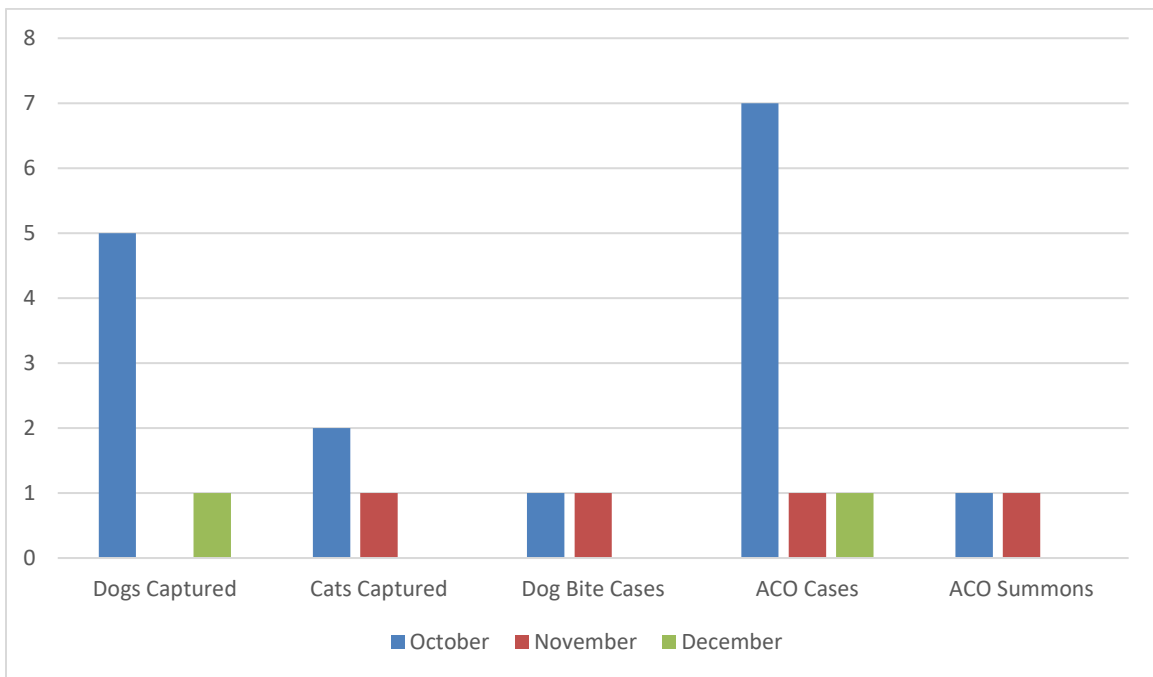

CHARGES	DEC	YTD	DEC	YTD
	2021	2021	2020	2020
Assault	0	12	2	12
Domestic Violence	0	4	3	12
Public Disorderly	1	66	5	50
Burglary	0	0	0	1
Possession of Stolen Vehicle	0	1	0	0
Grand Larceny	0	1	0	1
All Other Larceny	0	9	0	10
Fraud	0	3	0	2
Gun Violation	0	14	0	7
Drug Violations/Sale/Manufacture/ Distribution/Etc.	0	27	1	17
Possession of Controlled Substance	0	9	0	5
Other Drug Possession Methamphetamine/ Cocaine/Cocaine Base/Ecstasy/MDMA/Etc.	0	18	1	7
Simple Possession of Marijuana/Possession 1 oz. or less	8	109	3	69
Drug Equipment Violation	2	34	0	10
Vandalism/Damage to Property	0	2	0	0
Driving Under Suspension	10	104	7	96
Driving Under Influence	13	102	3	71
Other Alcohol Violation	5	146	1	165
Speeding	22	192	6	137
Other Traffic Related	33	575	36	475
Golf Cart Violation	1	8	0	9
Moped Violation	0	0	0	0
Marine Violation	0	0	0	0
Resisting/Hindering/Assaulting Public Official or Police Officer	0	14	0	7
False Information to Police	0	8	0	3
Failure to Stop for Police/Evade/Elude	0	5	0	0
Animal Violation	1	12	0	7
Noise Violation	0	8	1	10
Littering	0	2	0	4
Indecent Exposure	0	0	0	2
Business License	1	28	0	0
All Other Charges	1	25	2	76
TOTAL	98	1538	71	1265

ISLE OF PALMS POLICE DEPARTMENT

MONTHLY REPORT

November 2021

Sworn Vacancies – 13% (2 in FTO, 2 in pre-academy trng), 78% BSO vacancies

Parking Citations by Violation

Jan/Feb 2021 Mar - Oct 2021 Nov & Dec-21

Animal Control Calls for Service

ANIMAL CONTROL ANIMAL TYPE – NOV.

Animal Control Officer Stats

Incident Report Density/Heat Map – December

REPORTED INCIDENT CRIME CLASS TYPES DEC.

Incident Report Density/Heat Map – 2021