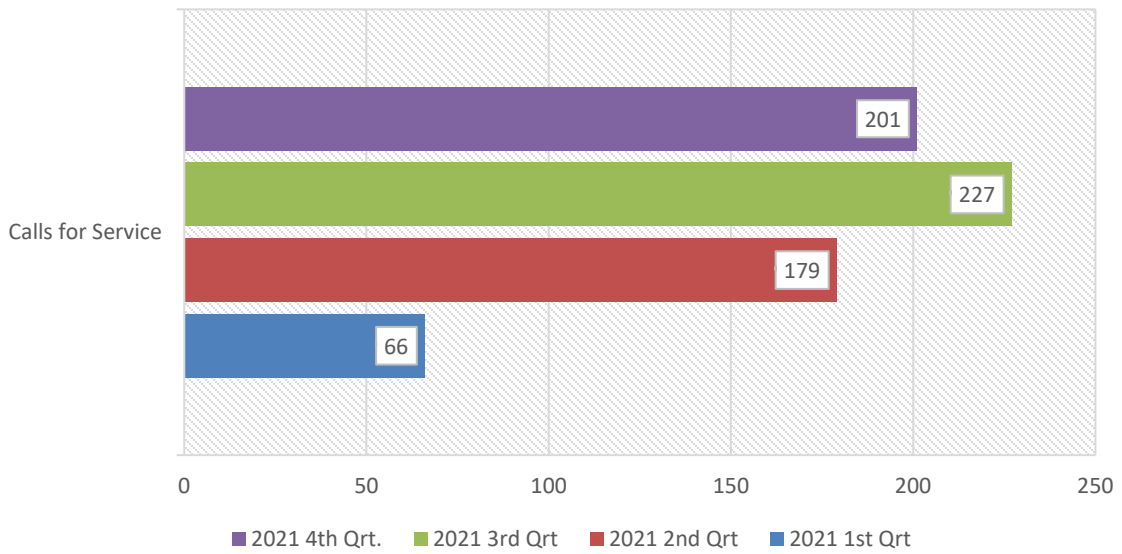

CHARGES	DEC	YTD	DEC	YTD
	2021	2021	2020	2020
Assault	0	12	2	12
Domestic Violence	0	4	3	12
Public Disorderly	1	66	5	50
Burglary	0	0	0	1
Possession of Stolen Vehicle	0	1	0	0
Grand Larceny	0	1	0	1
All Other Larceny	0	9	0	10
Fraud	0	3	0	2
Gun Violation	0	14	0	7
Drug Violations/Sale/Manufacture/ Distribution/Etc.	0	27	1	17
Possession of Controlled Substance	0	9	0	5
Other Drug Possession Methamphetamine/ Cocaine/Cocaine Base/Ecstasy/MDMA/Etc.	0	18	1	7
Simple Possession of Marijuana/Possession 1 oz. or less	8	109	3	69
Drug Equipment Violation	2	34	0	10
Vandalism/Damage to Property	0	2	0	0
Driving Under Suspension	10	104	7	96
Driving Under Influence	13	102	3	71
Other Alcohol Violation	5	146	1	165
Speeding	22	192	6	137
Other Traffic Related	33	575	36	475
Golf Cart Violation	1	8	0	9
Moped Violation	0	0	0	0
Marine Violation	0	0	0	0
Resisting/Hindering/Assaulting Public Official or Police Officer	0	14	0	7
False Information to Police	0	8	0	3
Failure to Stop for Police/Evade/Elude	0	5	0	0
Animal Violation	1	12	0	7
Noise Violation	0	8	1	10
Littering	0	2	0	4
Indecent Exposure	0	0	0	2
Business License	1	28	0	0
All Other Charges	1	25	2	76
TOTAL	98	1538	71	1265

ISLE OF PALMS POLICE DEPARTMENT

MONTHLY REPORT

November 2021

Sworn Vacancies – 13% (2 in FTO, 2 in pre-academy trng), 78% BSO vacancies

Parking Citations by Violation

Jan/Feb 2021 Mar - Oct 2021 Nov & Dec-21

Animal Control Calls for Service

ANIMAL CONTROL ANIMAL TYPE – NOV.

Animal Control Officer Stats

Incident Report Density/Heat Map – December

REPORTED INCIDENT CRIME CLASS TYPES DEC.

Incident Report Density/Heat Map – 2021