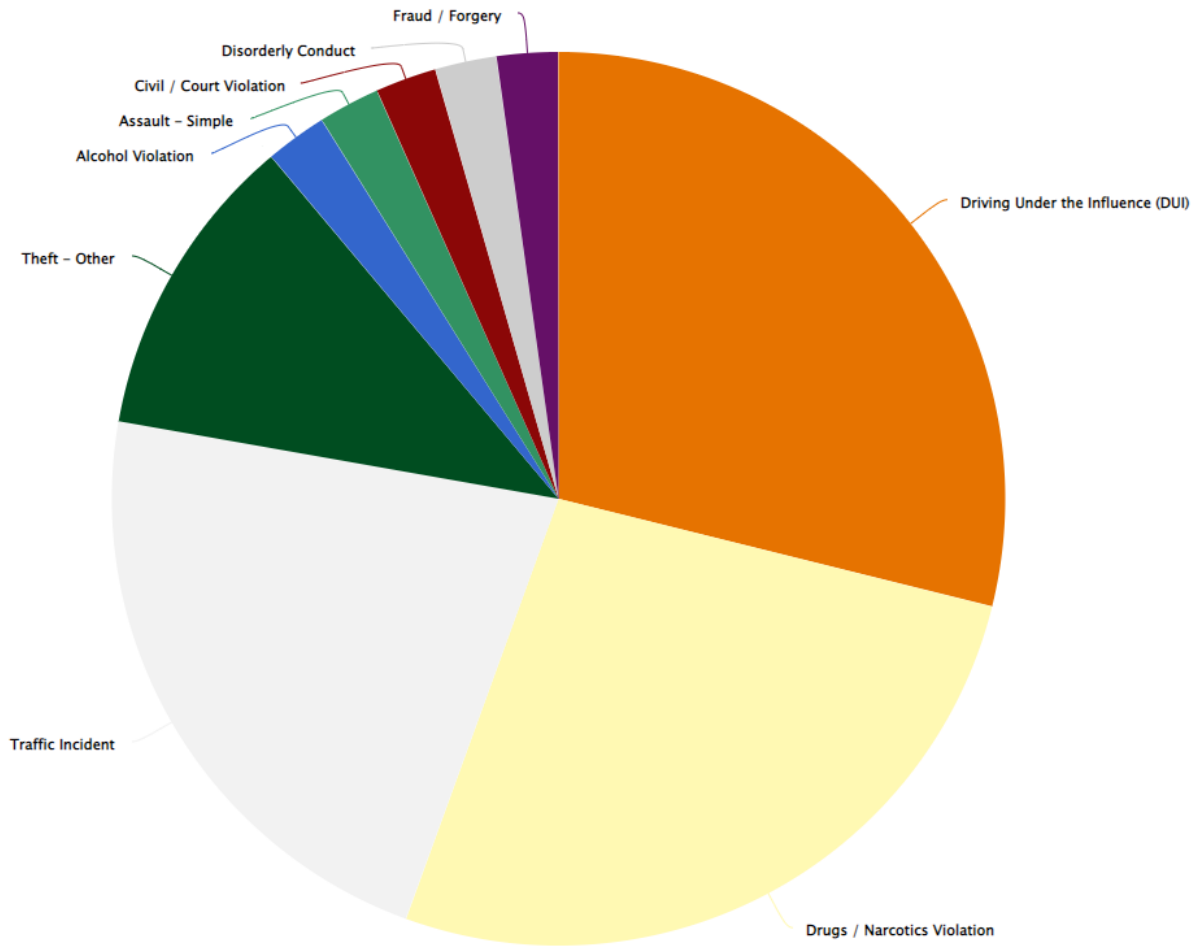

Animal Control Calls for Service

ANIMAL CONTROL ANIMAL TYPE – NOV.

Animal Control Officer Stats

Incident Report Density/Heat Map – December

REPORTED INCIDENT CRIME CLASS TYPES DEC.

Incident Report Density/Heat Map – 2021