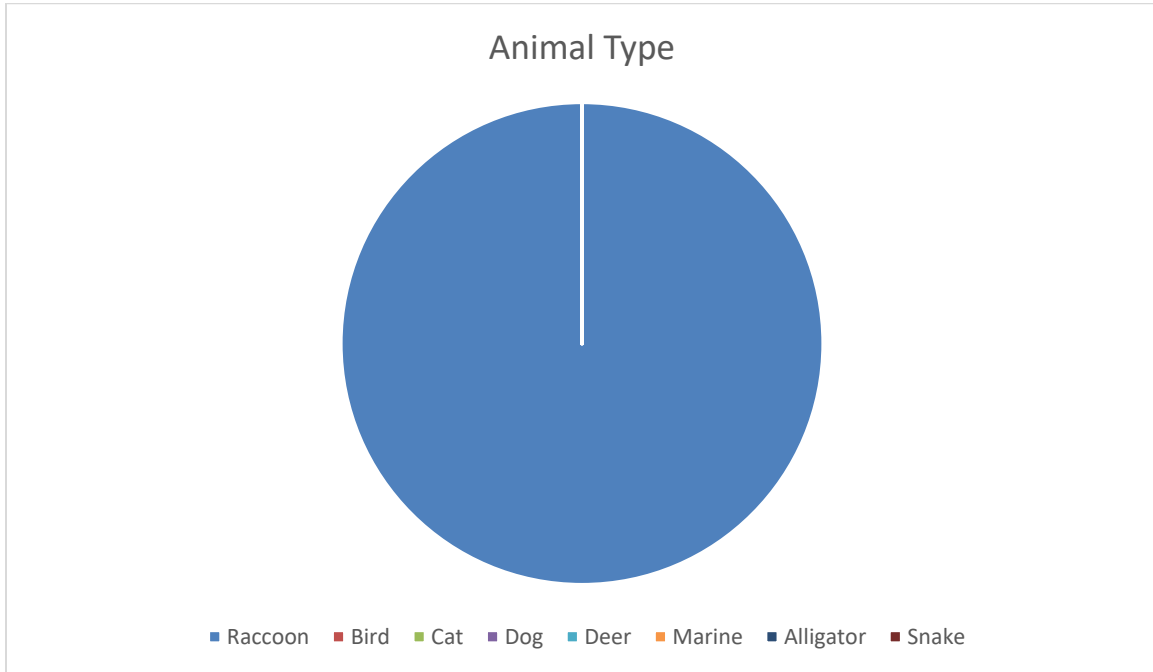

Animal Control Calls for Service

ANIMAL CONTROL ANIMAL TYPE – NOV.

Animal Control Officer Stats

Incident Report Density/Heat Map – December

REPORTED INCIDENT CRIME CLASS TYPES DEC.

Incident Report Density/Heat Map – 2021