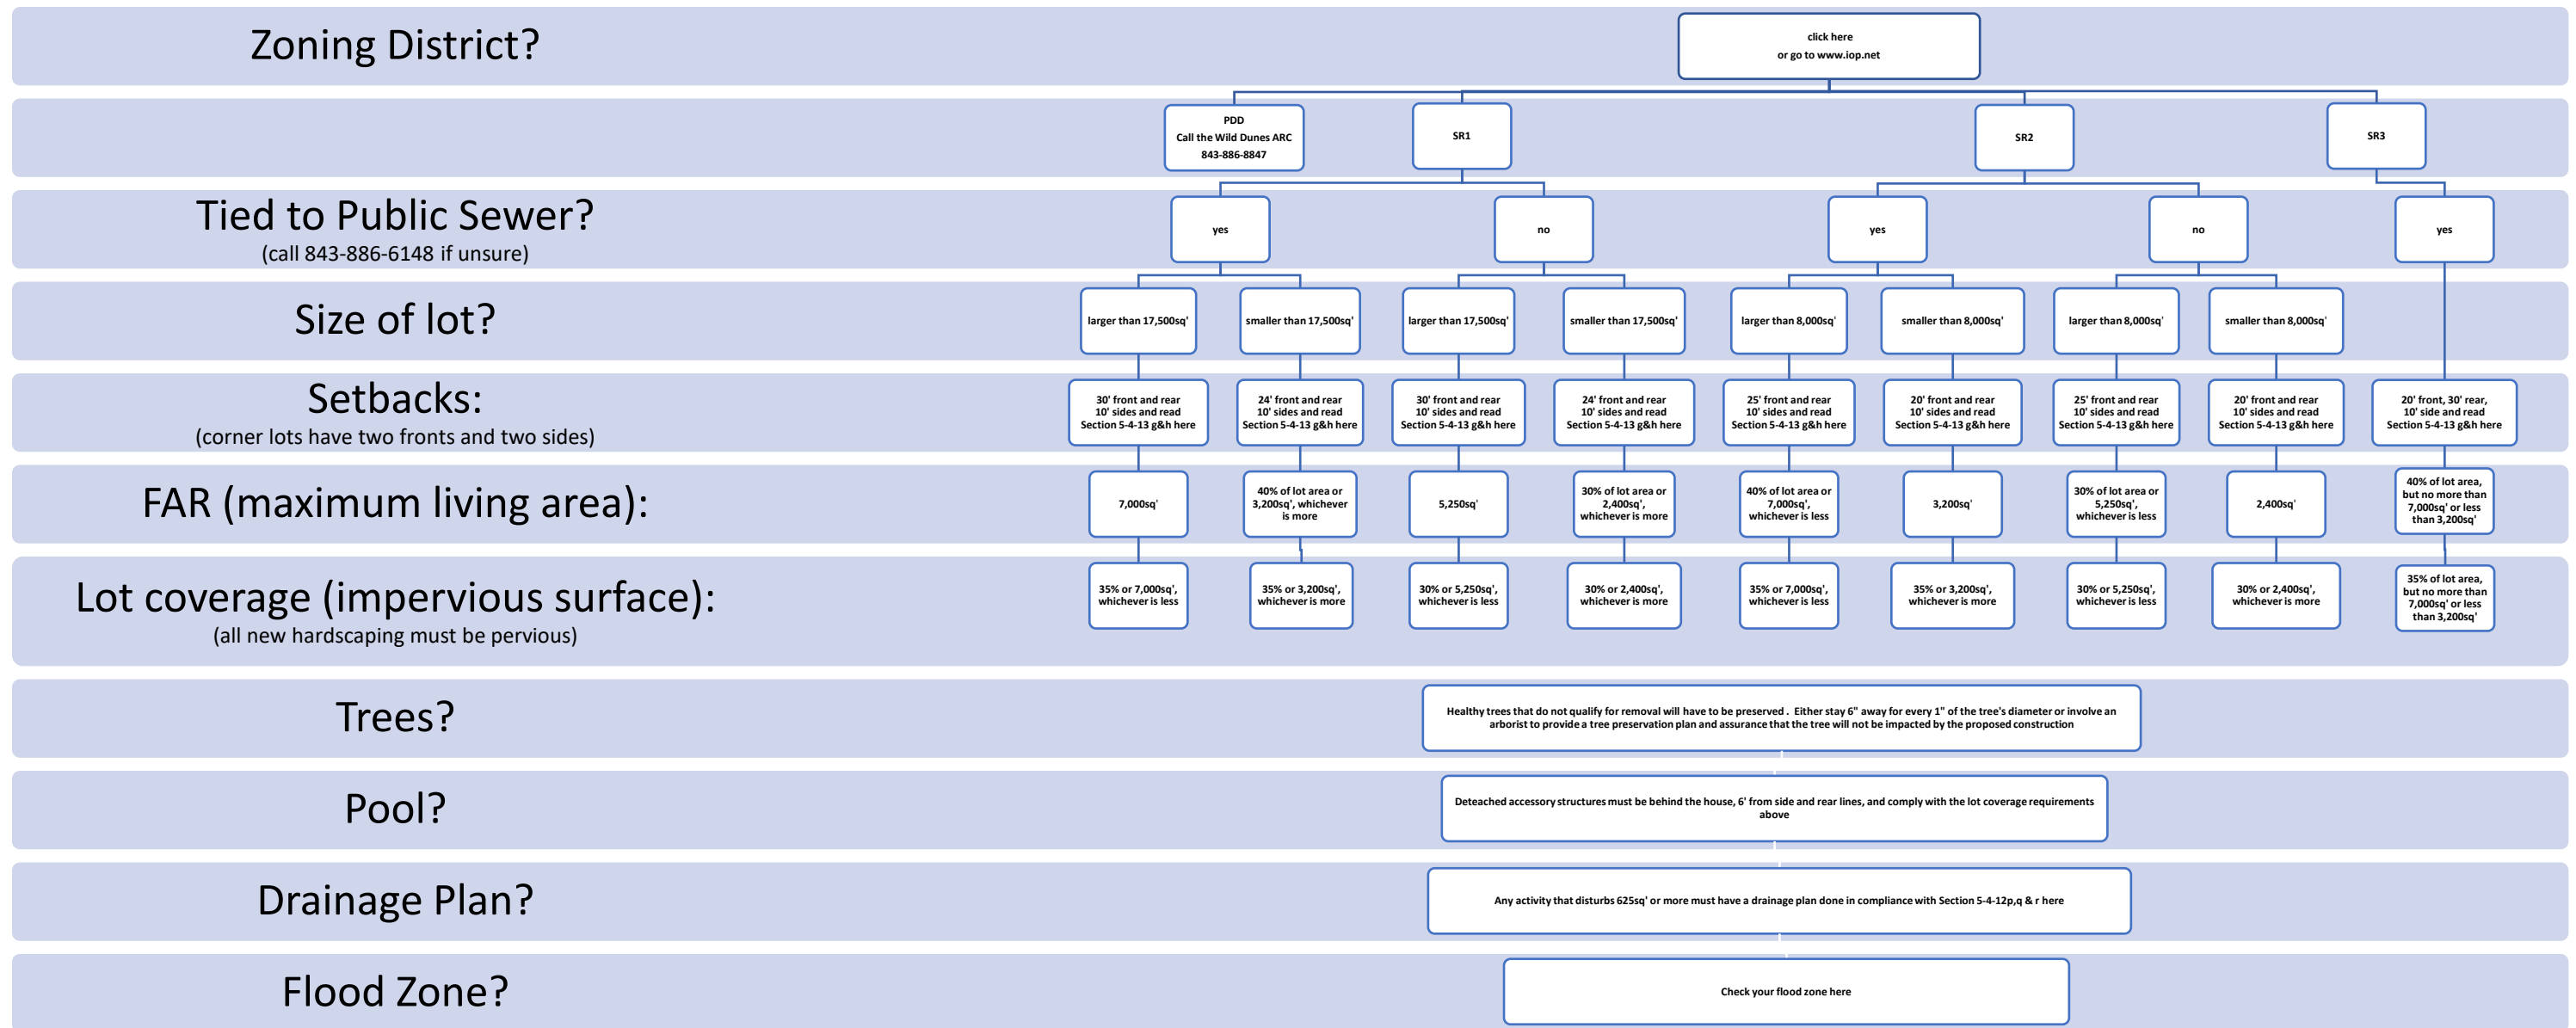

WHAT CAN YOU BUILD?

Isle of Palms zoning (updated 9-2-2020)

If the links above do not work, please go to these sites:

Zoning map: www.iop.net

Zoning code: www.municode.com

Flood zones: <https://chascogis.maps.arcgis.com/apps/webappviewer/index.html?id=7c10eb6de226444e9a914b9c679e2591>